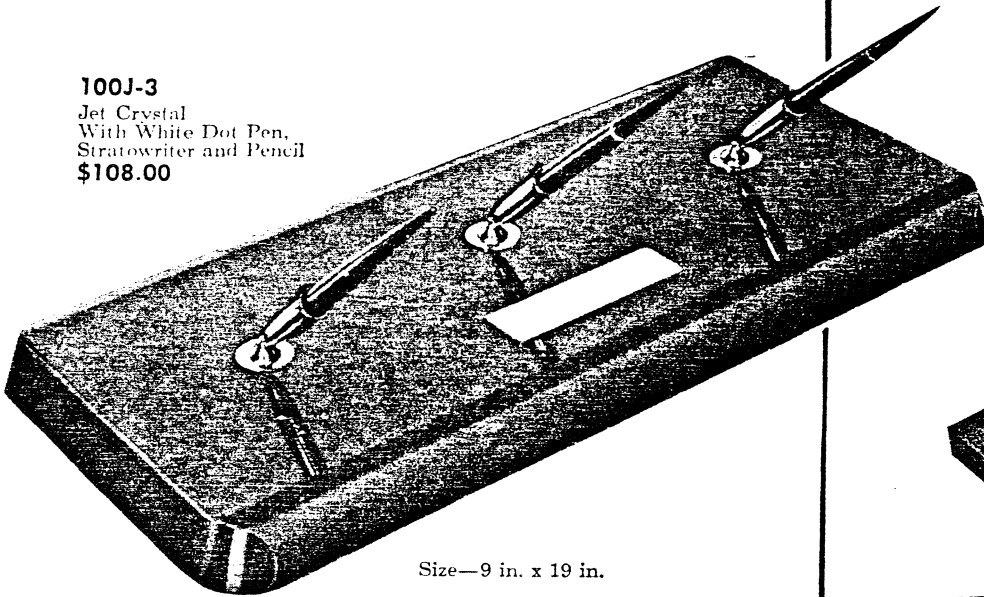

CODE

92SD-Black Touchdown "White Dot" Pen
B92SD-Brown Touchdown "White Dot" Pen
55D-Black Lever-fill Pen (conventional nib)

B55D-Brown Lever-fill Pen (conventional nib)
RL4D-Black Stratowriter Ballpoint
LD6-Black Pencil

SHEAFFER

100J-3

Jet Crystal
With White Dot Pen,
Stratowriter and Pencil
$108.00

Size—9 in. x 19 in.

W99J-3

Jet Crystal
With White Dot Pen,
Stratowriter and Pencil
$48.00